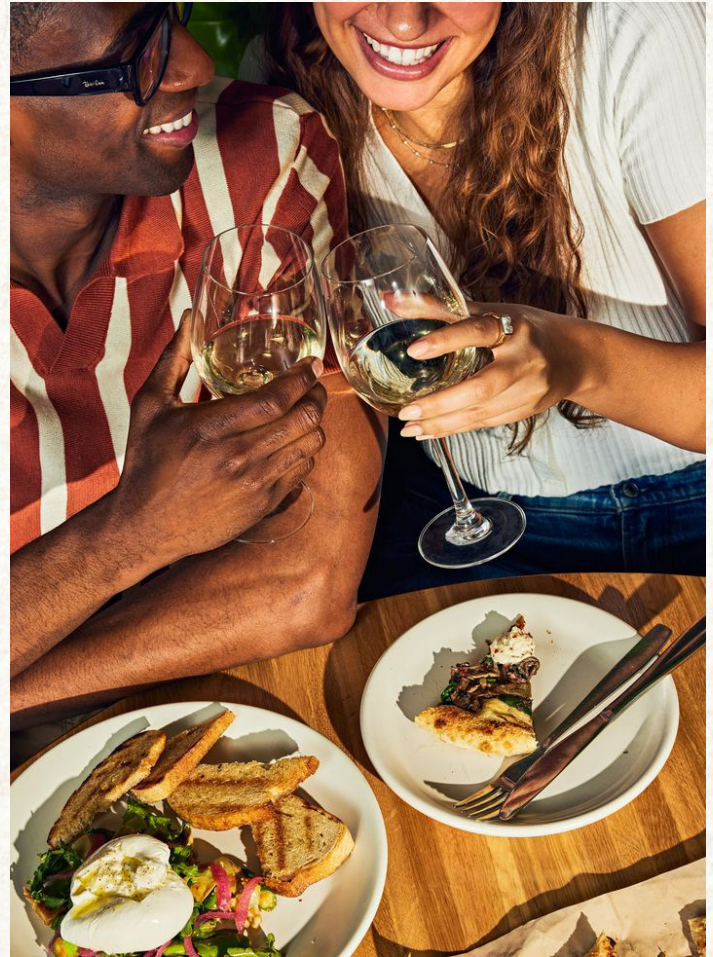

08 . Weekly Event

Sunday Brunch at Beposo

EVERY SUNDAY 11AM-3PM

GHS600 ADULT | GHS300 CHILD

INCLUDES

Welcome mocktail | 3-course menu (Ghanaian + continental) | free property tour for first-time visitors

ADD-ONS

Pool + sauna + jacuzzi access **(GHS250)** | 30-min massage **(GHS400)**

CONVERSION

Every brunch guest receives a card: 20% off first overnight — book within 30 days